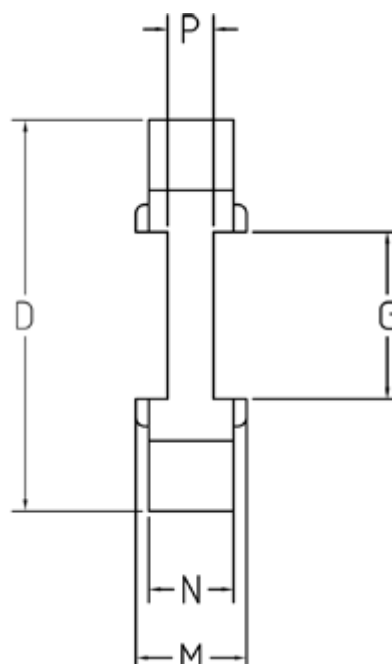

Data Sheet

Article number: 333501403

Description: Element Klonex ES 24/28
Green Spder 64Sh D

Measures

D = 30

G = 10,5

M = 13

N = 10

P = 2.0